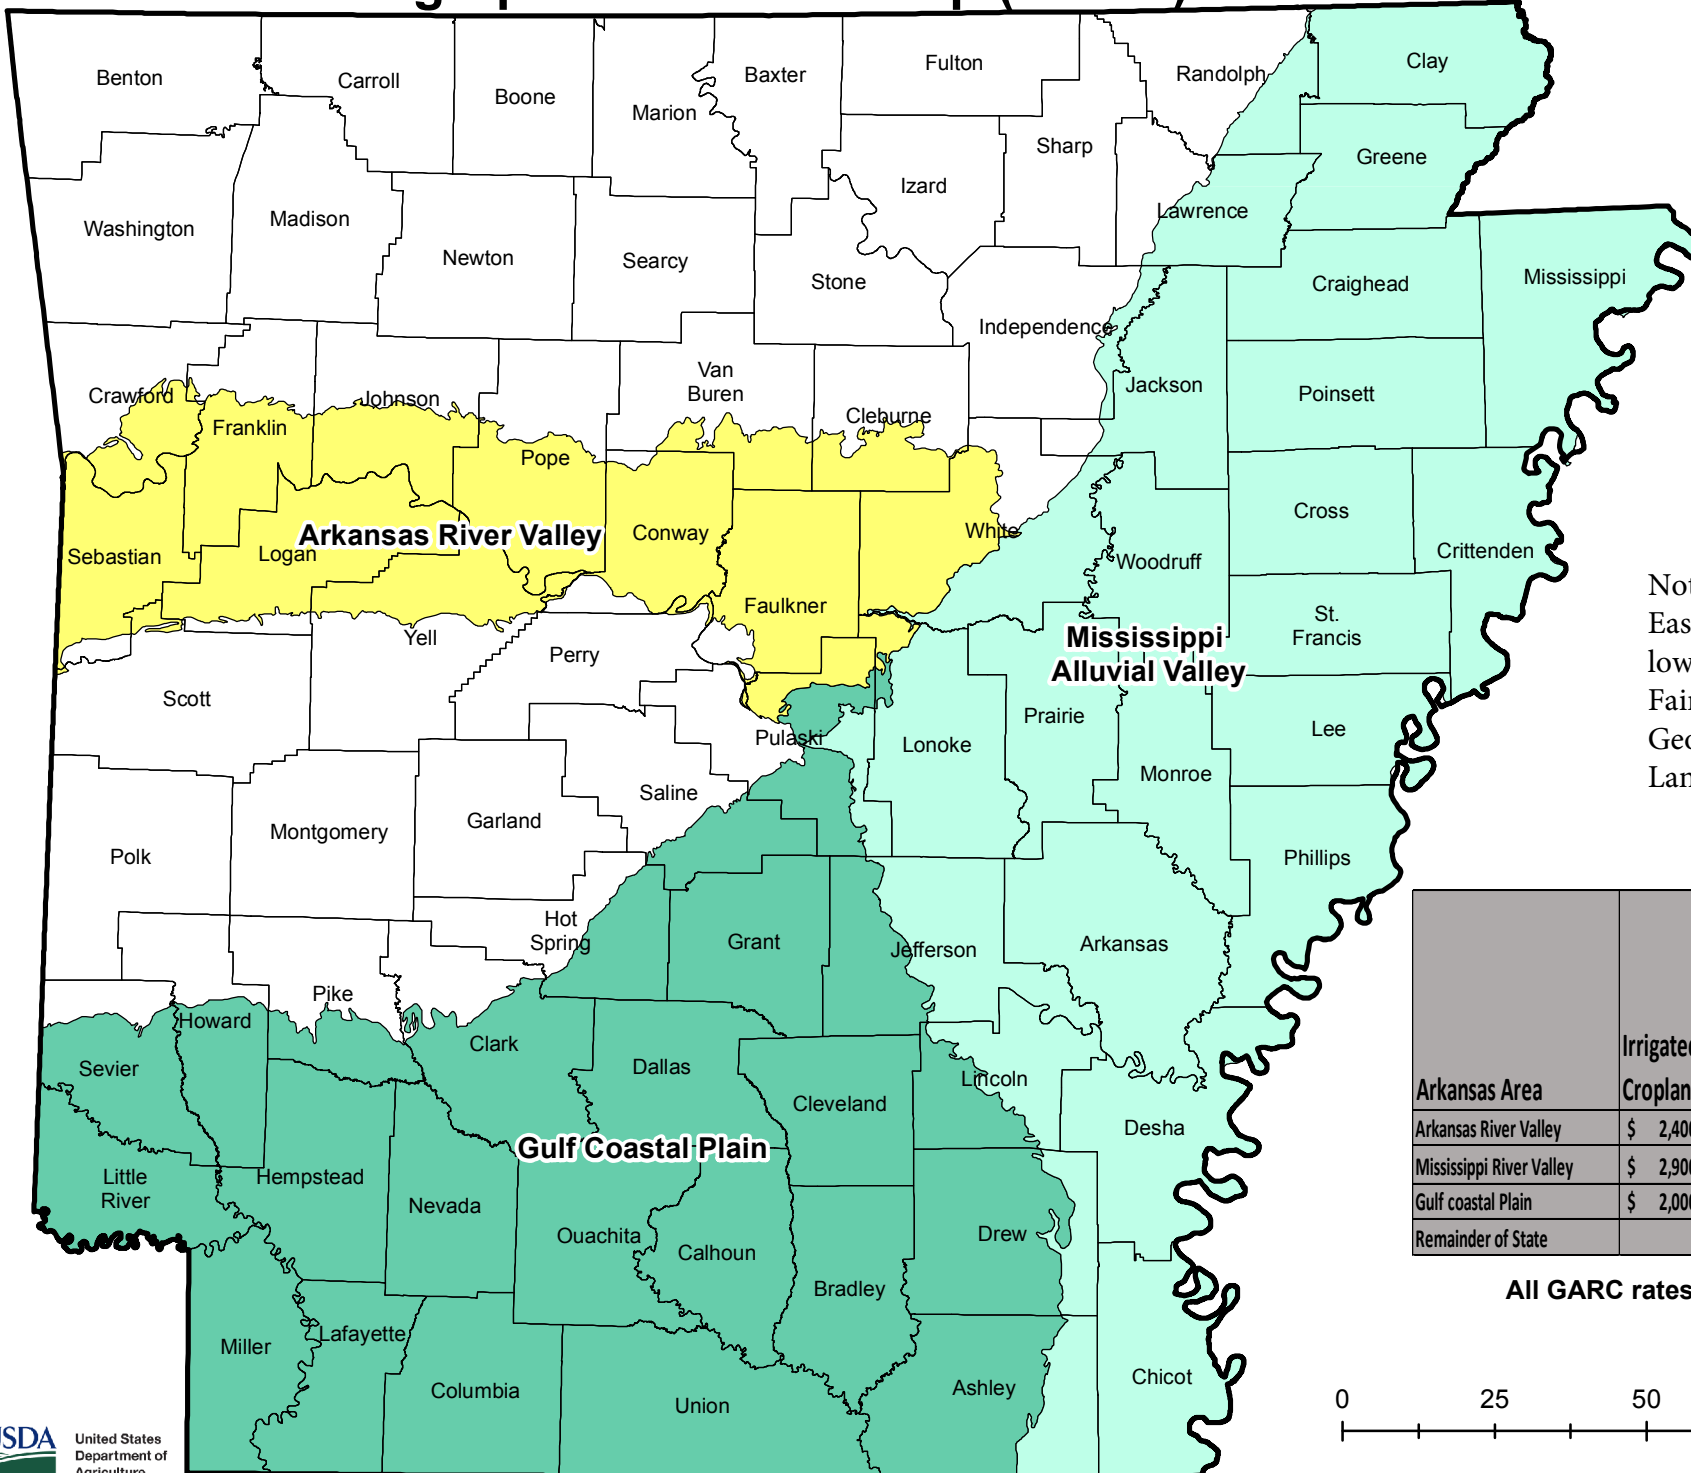

## Geographic Area Rate Cap (GARC)

Note: The Conservation Easement value will be the lower of:  
 Fair Market Value  
 Geographic Area Rate Cap  
 Landowner Offer

Arkansas Area	Irrigated Cropland	Non-irrigated Cropland	Wooded - Non CRP and Incidental Land	Wooded - CRP Planted Lands
Arkansas River Valley	\$ 2,400.00	\$ 2,000.00	\$ 700.00	\$ 1,000.00
Mississippi River Valley	\$ 2,900.00	\$ 2,100.00	\$ 750.00	\$ 1,400.00
Gulf coastal Plain	\$ 2,000.00	\$ 1,800.00	\$ 650.00	\$ 1,000.00
Remainder of State	80% of Appraisal			